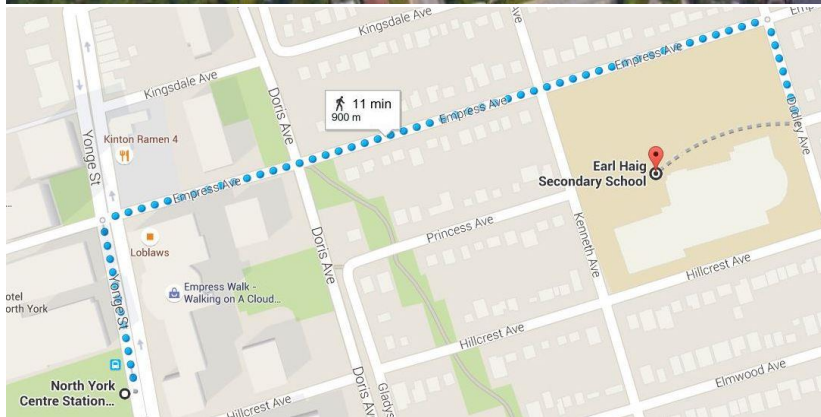

1:30 pm – 5:30 pm, Saturday, October 29, 2016
Earl Haig Secondary School (100 Princess Avenue, North York, ON M2N 3R7)

Program Schedule

TIME	PROGRAM				Education Fair
1:00 pm	Registration				
1:30 pm	Education Fair starts				
2:00 pm – 3:00 pm	Plenary Session (Auditorium)				
	Welcome Mr. Richard Lim, President of CPAC Foundation				
	Keynote Speech Student Success in Today’s Colleges and Universities Dr. Kim Fedderson, Principal of Lakehead University(Orillia)				
3:00 pm – 4:00 pm	Meeting the exhibitors (Hallway)				
4:00 pm – 5:00 pm	Breakout sessions				
	Room 127	Room 128	Room 129	Room 130	
	<i>Interest-based Education and Career Planning</i> Becky Robinson	<i>Choosing Schools and Programs</i> Shouyi Ma	<i>High-Proficiency Studying: Advice from Top Students</i> Mokai Monica Xu, Michael Xie	<i>Applying to Medical School</i> Peter Wang	
5:00 pm – 5:30 pm	Networking & Tea				

Parking

Please refer to the following map for details.

There will also be signs at the site for directions.

Directions

The intersection of Earl Haig Secondary School is Princess Ave and Kenneth Ave, just west of Willowdale Ave.

From the highway

- Take ON-401 W and Ontario 401 Express to Bayview Ave in North York, Toronto. Take exit 371 from ON-401 W
- Turn left onto Sheppard Ave E
- Turn right onto Dudley Ave

From local roads

From Yonge St & Sheppard Ave E via Yonge St and Empress Ave:

- Head north on Yonge St toward Harlandale Ave
- Turn right onto Empress Ave
- Turn right onto Dudley Ave

By Public Transit

The closest subway station is North York Centre (Yonge / University line). If you are coming from another location and need directions, please check the TTC Trip Planner website at: http://ttc.ca/Trip_planner/index.jsp , or other transit system information if you are coming from outside of Toronto.